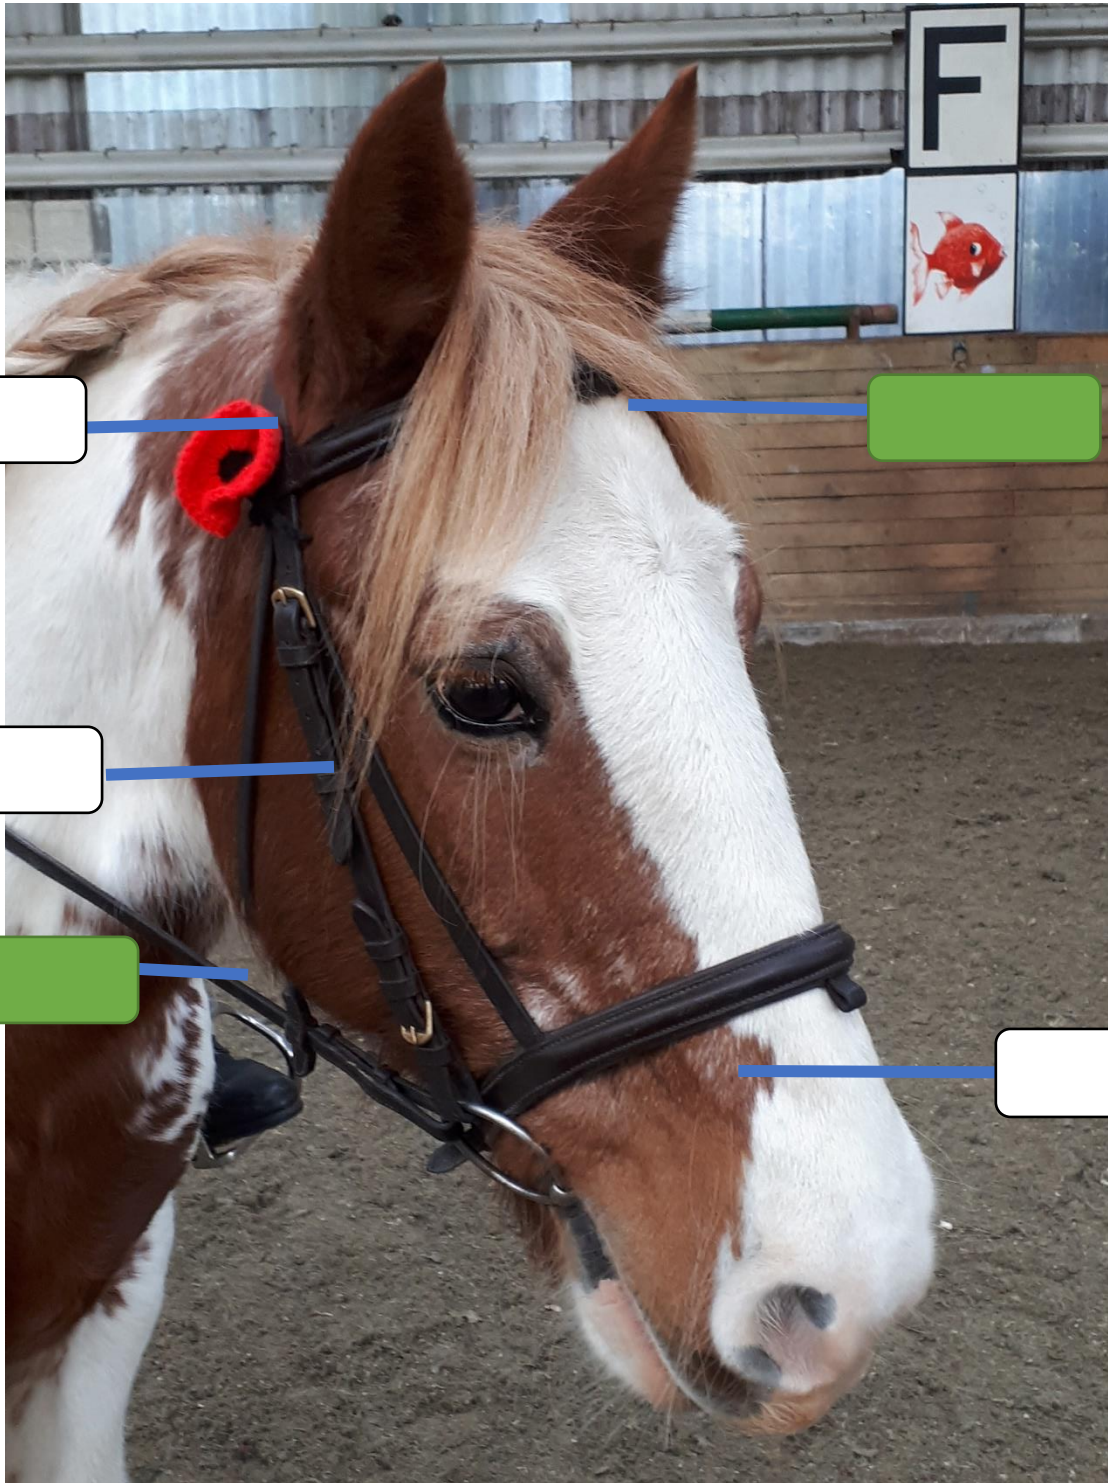

RDA Grade 3 Quiz

Can you name the parts of Damian's saddle? There are also some of the labels from grade 2 parts of the saddle so you can see how many you remember!

Pommel

Cantle

Skirt

Stirrup Leather

Girth Straps

Can you name the parts of Malachi's bridle? There are also grade 2 parts. How many can you remember?

Headpiece

Throatlash

Cheekpiece

Noseband

Browband

Can you name 2 thing that the horse can drink out of in the stable?

= Grade 3

= Grade 2

Can you name the parts of Malachi's bridle? There are also grade 2 parts. How many can you remember?

Headpiece

Browband

Cheekpiece

Throatlash

Noseband