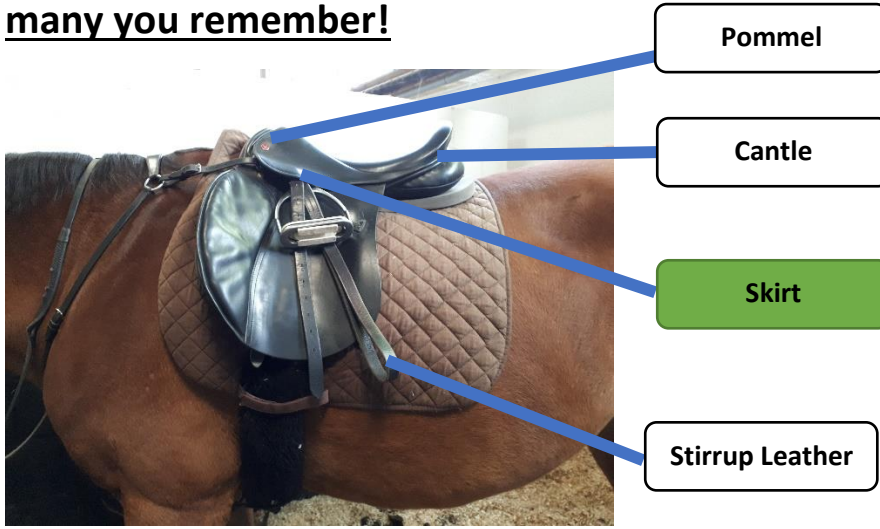

RDA Grade 3 Quiz

Can you name the parts of Damian's saddle? There are also some of the labels from grade 2 parts of the saddle so you can see how many you remember!

Pommel

Cantle

Skirt

Stirrup Leather

Girth Straps

Can you name the parts of Malachi's bridle? There are also grade 2 parts. How many can you remember?

Headpiece

Throatlash

Cheekpiece

Noseband

Browband

Can you name 2 thing that the horse can drink out of in the stable?