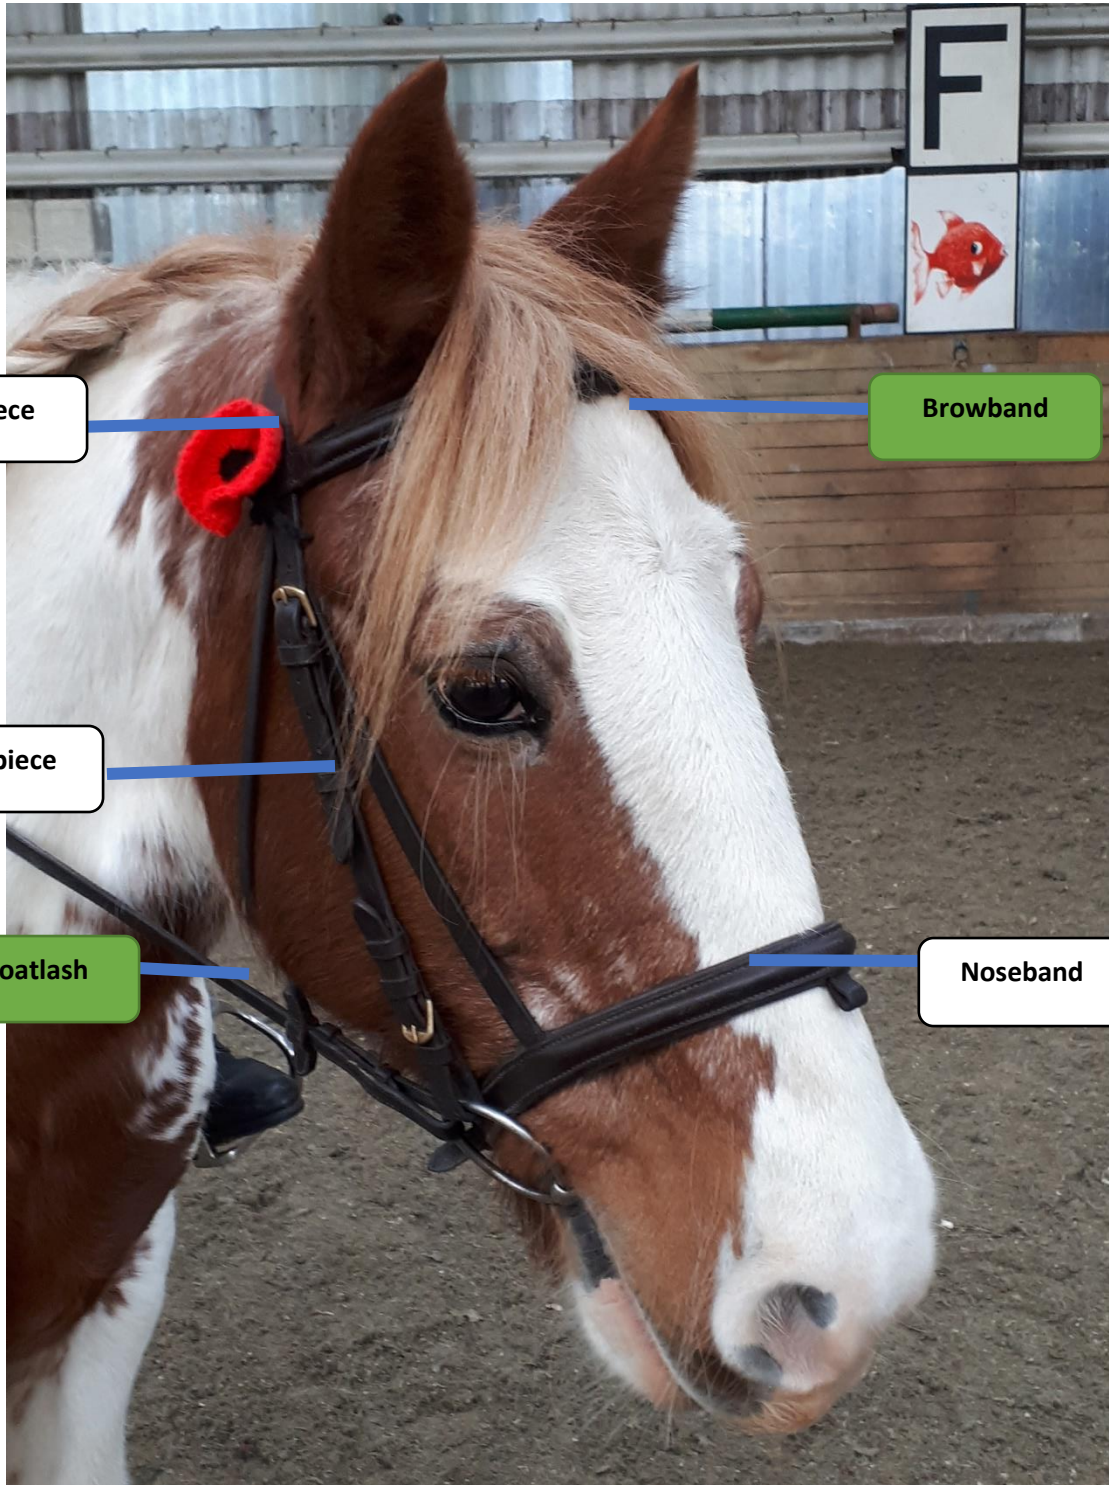

RDA Grade 3 Quiz

Can you name the parts of Damian's saddle? There are also some of the labels from grade 2 parts of the saddle so you can see how many you remember!

Pommel

Cantle

Skirt

Stirrup Leather

Girth Straps

Can you name the parts of Malachi's bridle? There are also grade 2 parts. How many can you remember?

Headpiece

Throatlash

Cheekpiece

Noseband

Browband

Can you name 2 thing that the horse can drink out of in the stable?

= Grade 3

= Grade 2

Can you name the parts of Malachi's bridle? There are also grade 2 parts. How many can you remember?

Headpiece

Browband

Cheekpiece

Throatlash

Noseband